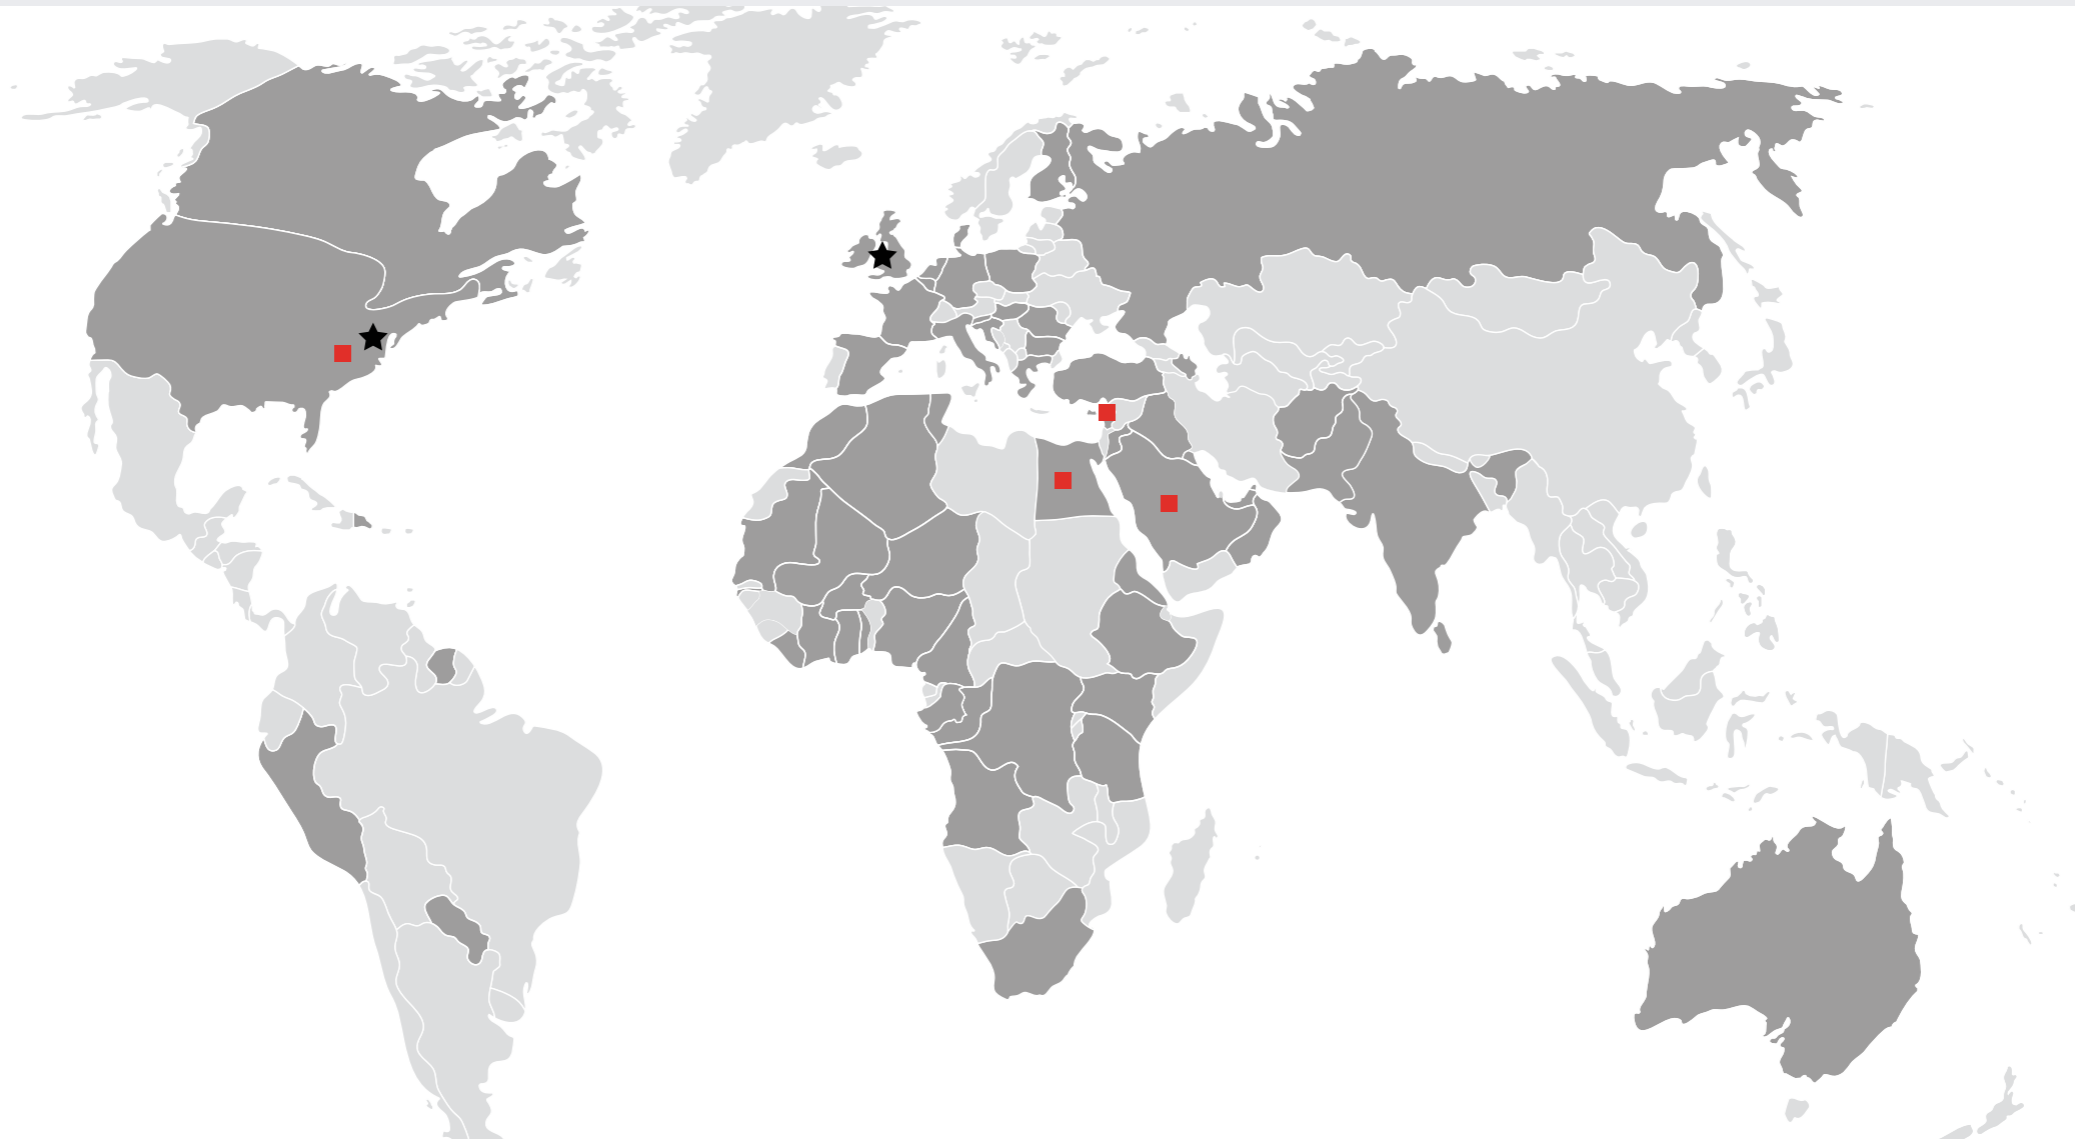

Established in 1956

Over **2,600**
Employees

16 Manufacturing
Plants

3 Plastic
Recycling Plants

Exporting to
70 Countries

■ **Manufacturing Locations**

Egypt Saudi Arabia
Lebanon USA

★ **Warehousing & Distribution**

INDEVCO Plastics, Inc. - Doswell, VA
Sanita UK - Telford, England

● **Export Countries**

Established in 1956

Product Lines

Caps & Handles

Coatings & Laminates

Inks

Masterbatches, Fillers & Compounds

Paper Core

PET Preforms

Plastic Films & Bags

Sectors

Agriculture

Beverage

Building & Construction

Chemical & Petrochemical

Tissue Converting

Transportation & Warehousing